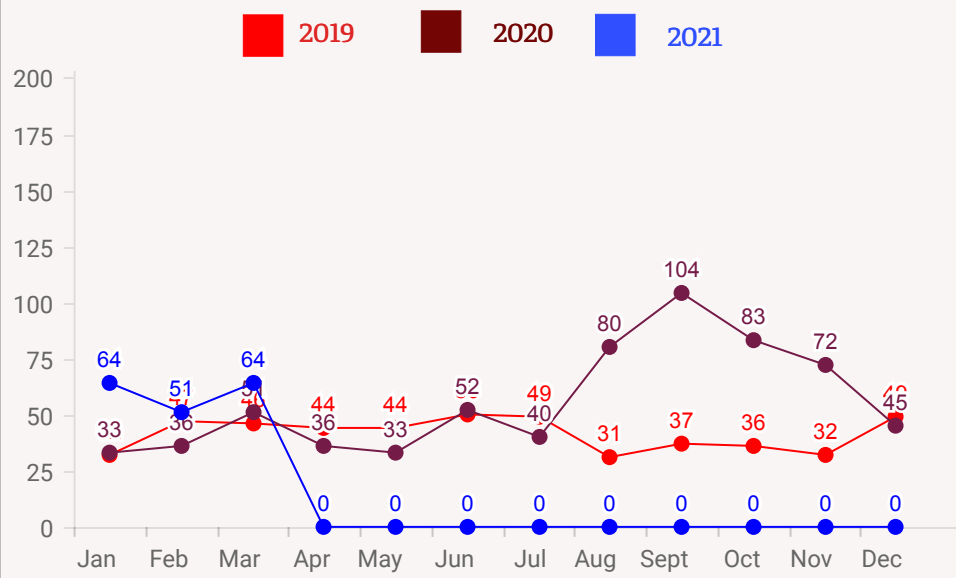

at a glance...

1st quarter 2021

The official quarterly report of the Ellis County Department of Development. All numbers are cumulative through the end of each reporting quarter.

single family residential permits

staff workload

septic permits

overall complaints

population projections*

*Projections are generated using the NCTCOG population estimates and then ran using two (2) growth models: 2%, and 4% growth scenarios. These numbers represent an average of those models.