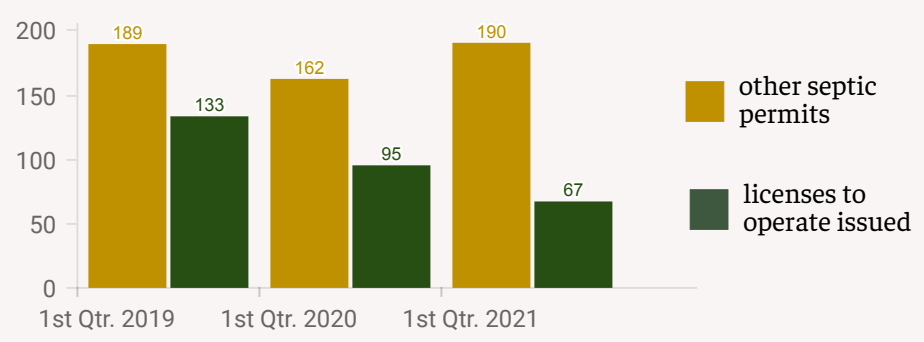

staff workload

septic permits

overall complaints

population projections*

*Projections are generated using the NCTCOG population estimates and then ran using two (2) growth models: 2%, and 4% growth scenarios. These numbers represent an average of those models.