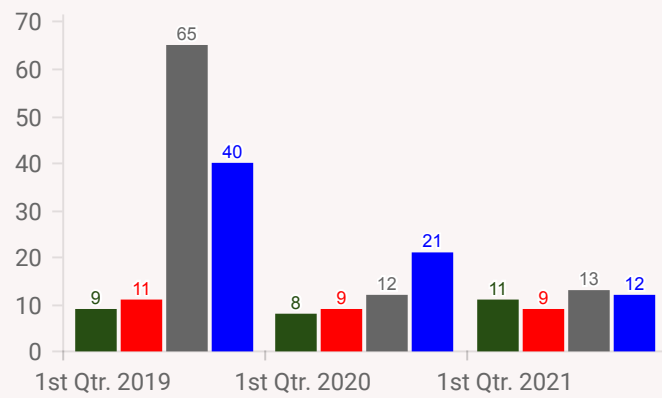

at a glance...

1st quarter 2021

The official quarterly report of the Ellis County Department of Development. All numbers are cumulative through the end of each reporting quarter.

single family residential permits

staff workload

septic permits

overall complaints

population projections*

*Projections are generated using the NCTCOG population estimates and then ran using two (2) growth models: 2%, and 4% growth scenarios. These numbers represent an average of those models.