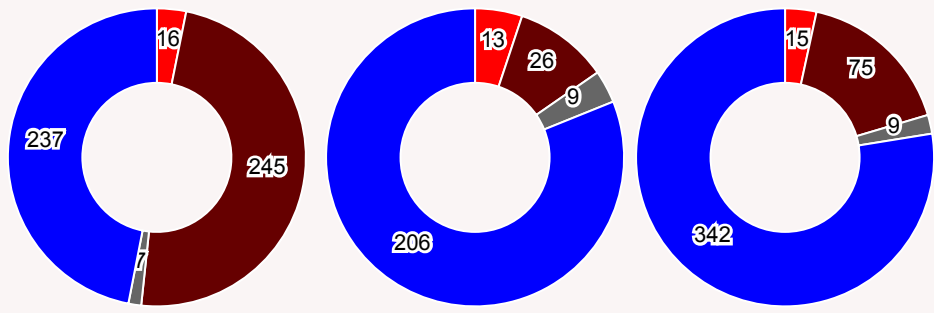

at a glance...

1st quarter 2021

The official quarterly report of the Ellis County Department of Development. All numbers are cumulative through the end of each reporting quarter.

single family residential permits

staff workload

septic permits

overall complaints

population projections*

*Projections are generated using the NCTCOG population estimates and then ran using two (2) growth models: 2%, and 4% growth scenarios. These numbers represent an average of those models.