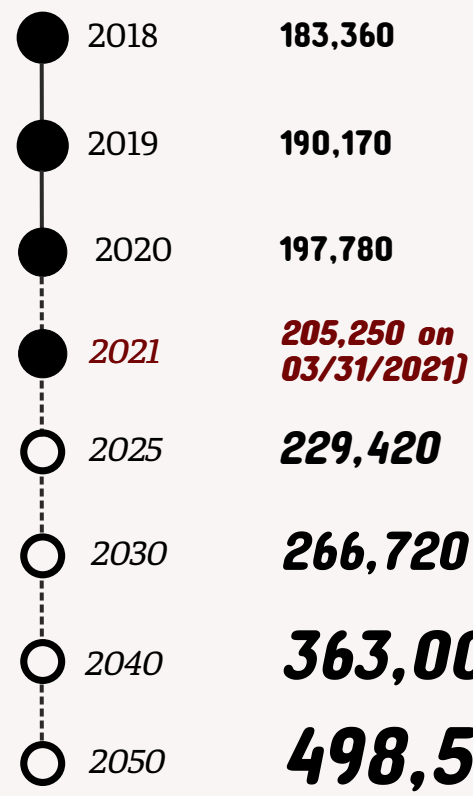

at a glance...

1st quarter 2021

The official quarterly report of the Ellis County Department of Development. All numbers are cumulative through the end of each reporting quarter.

single family residential permits

staff workload

septic permits

overall complaints

population projections*

*Projections are generated using the NCTCOG population estimates and then ran using two (2) growth models: 2%, and 4% growth scenarios. These numbers represent an average of those models.